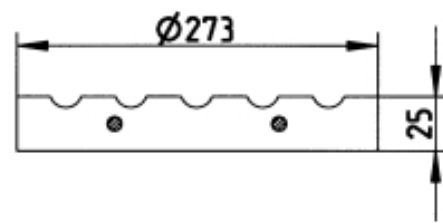

790.273.000.25 S LADDER GRATING CIRCLE

-Grating: Ø273mm
-Stainless steel: AISI316L/EN1.4404

Product Codes

EAN: 5705499106879
VVS Number: 153559155
RSK Number:
NRF Number: 3395167
LVI Number: 3304061

Specification

Load Class EN1253 (kg): R50 (3.333)
Material: AISI 316L
Material (EN): EN 1.4404
Non-slip: R11
Number of Screws: 0
Shape: Round
Size (mm): Ø295
Type: Gratings
Weight (kg): 0,98

Approvals

W AUS - WMKT00204 - 18B

Ü DE - LGA Certificate 57214035 c

PL - Hygienic Certificate - All products

BLÜCHER®