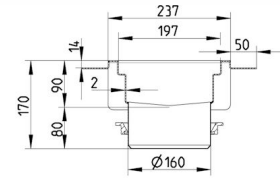

674DK030-00BA CHANNEL 200x3000 END OUTLET

- -Floor: concrete, tiled and resin
- -Liquid membrane
- -Outlet: Ø160mm, vertical
- -Stainless steel: AISI304/EN1.4301

Product Codes

EAN: 5705499131215
VVS Number:
RSK Number:
NRF Number: 3397134
LVI Number: 3304812

Specification

Floor: Concrete / Tiled / Resin
Material: AISI 304
Material (EN): EN 1.4301
Membrane Type: Liquid Membrane
Outlet Box: No
Outlet Diameter (mm): 160
Outlet Direction: Vertical
Outlet Placement: End
Shape: Rectangular
Size (mm): 200x3000
Type: Channels
Weight (kg): 25,35

Approvals

NO - PS3079-14

RU - 0212321 Drains-18

PL - Hygienic Certificate - All products

BLÜCHER®

A WATTS Brand