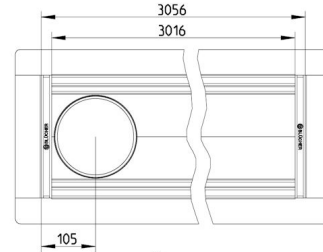

674DK030-00BA CHANNEL 200x3000 END OUTLET

- -Floor: concrete, tiled and resin
- -Liquid membrane
- -Outlet: Ø160mm, vertical
- -Stainless steel: AISI304/EN1.4301

Product Codes

EAN: 5705499131215
VVS Number:
RSK Number:
NRF Number: 3397134
LVI Number: 3304812

Specification

Floor: Concrete / Tiled / Resin
Material: AISI 304
Material (EN): EN 1.4301
Membrane Type: Liquid Membrane
Outlet Box: No
Outlet Diameter (mm): 160
Outlet Direction: Vertical
Outlet Placement: End
Shape: Rectangular
Size (mm): 200x3000
Type: Channels
Weight (kg): 25,35

Approvals

NO - PS3079-14

RU - 0212321 Drains-18

PL - Hygienic Certificate - All products

BLÜCHER®

A WATTS Brand