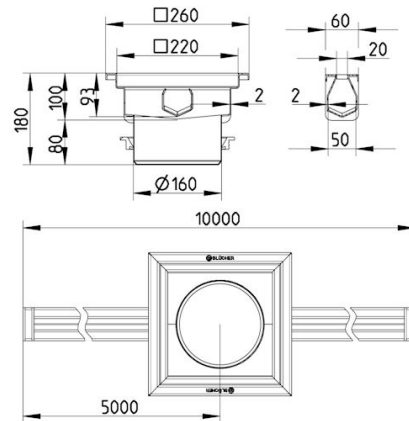

673AK100-50BA SLOT CHANNEL 20x10000 CENTER OUTLET

- -With outlet box
- -Floor: concrete, tiled and resin
- -No membrane
- -Outlet: Ø160mm, vertical
- -Stainless steel: AISI304/EN1.4301

Product Codes

EAN: 5705499125924
VVS Number:
RSK Number:
NRF Number:
LVI Number:

Specification

Floor: Concrete / Tiled / Resin
Material: AISI 304
Material (EN): EN 1.4301
Membrane Type: No Membrane
Outlet Box: Yes
Outlet Diameter (mm): 160
Outlet Direction: Vertical
Outlet Placement: Center
Shape: Rectangular
Size (mm): 20x10000
Type: Channels
Weight (kg): 42,46

Approvals

NO - PS3079-14

RU - 0212321 Drains-18

PL - Hygienic Certificate - All products

BLÜCHER®

A WATTS Brand