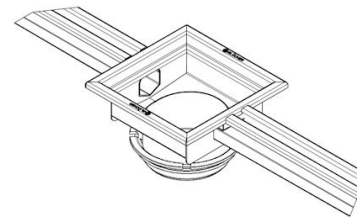

673AK100-50BA SLOT CHANNEL 20x10000 CENTER OUTLET

- -With outlet box
- -Floor: concrete, tiled and resin
- -No membrane
- -Outlet: Ø160mm, vertical
- -Stainless steel: AISI304/EN1.4301

Product Codes

EAN: 5705499125924
VVS Number:
RSK Number:
NRF Number:
LVI Number:

Specification

Floor: Concrete / Tiled / Resin
Material: AISI 304
Material (EN): EN 1.4301
Membrane Type: No Membrane
Outlet Box: Yes
Outlet Diameter (mm): 160
Outlet Direction: Vertical
Outlet Placement: Center
Shape: Rectangular
Size (mm): 20x10000
Type: Channels
Weight (kg): 42,46

Approvals

NO - PS3079-14

RU - 0212321 Drains-18

PL - Hygienic Certificate - All products

BLÜCHER®

A WATTS Brand