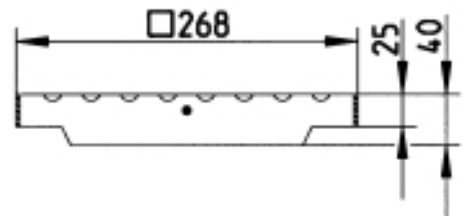

790.268.000.25 LADDER GRATING SQUARE

-Grating: 268x268mm
-Stainless steel: AISI304/EN1.4301

Product Codes

EAN: 5705499113679
VVS Number:
RSK Number:
NRF Number: 3396422
LVI Number: 3304045

Specification

Load Class EN1253 (kg): M125 (10.000)
Material: AISI 304
Material (EN): EN 1.4301
Non-slip: R11
Number of Screws: 0
Shape: Square
Size (mm): 300x300
Type: Gratings
Weight (kg): 5,23

Approvals

Ü DE - LGA Certificate 57214035 c

PL - Hygienic Certificate - All products

BLÜCHER®