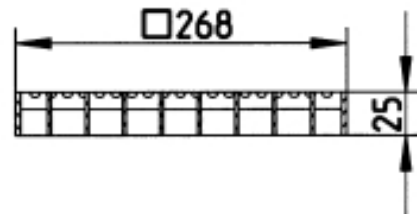

790.268.000.22 MESH GRATING SQUARE

-Grating: 268x268mm
-Stainless steel: AISI304/EN1.4301

Product Codes

EAN: 5705499113655
VVS Number:
RSK Number: 7121881
NRF Number: 3396424
LVI Number: 3304041

Specification

Load Class EN1253 (kg): L15 (1.750)
Material: AISI 304
Material (EN): EN 1.4301
Non-slip: R12
Number of Screws: 0
Shape: Square
Size (mm): 300x300
Type: Gratings
Weight (kg): 1,67

Approvals

Ü DE - LGA Certificate 57214035 c

PL - Hygienic Certificate - All products

BLÜCHER®