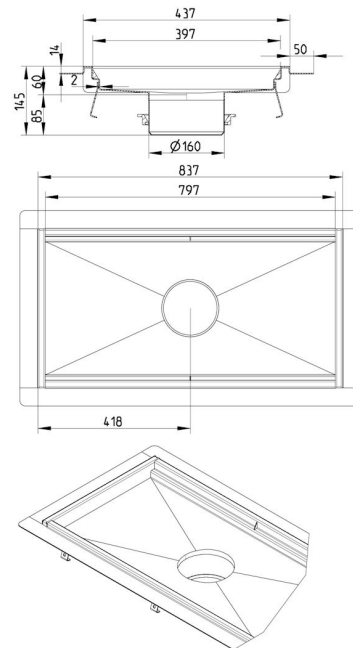

## 664FK008-06 KITCHEN CHANNEL 400x800

- Floor: concrete, tiled and resin
- Outlet: Ø160mm, vertical
- Stainless steel: AISI304/EN1.4301

### Specification

Floor: Concrete / Tiled / Resin  
Material: AISI 304  
Material (EN): EN 1.4301  
Membrane Type: Liquid Membrane  
Outlet Diameter (mm): 160  
Outlet Direction: Vertical  
Shape: Rectangular  
Size (mm): 400x800  
Type: Kitchen Channels  
Weight (kg): 18,93